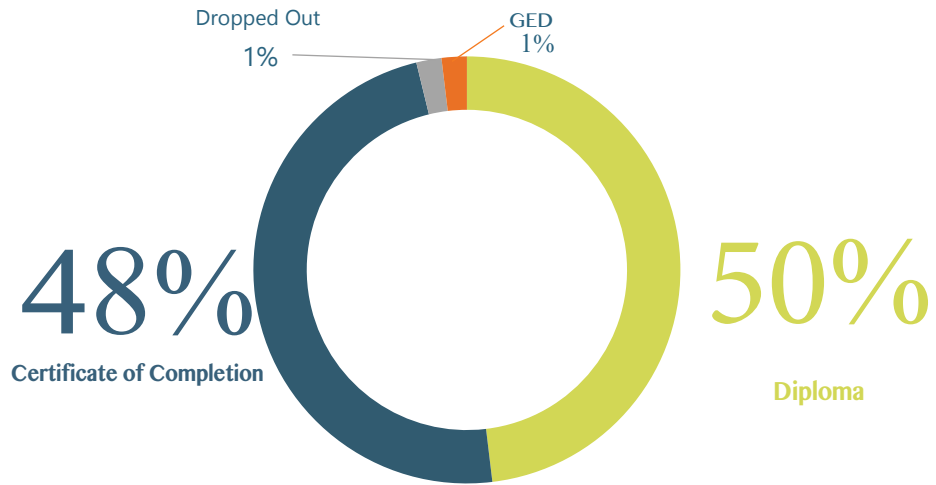

INDEPENDENCE starts HERE!

Erskine Green Training Institute is a postsecondary vocational training program for people with disabilities that empowers and leads to meaningful employment.

High School Certifications

% of high school certifications earned upon graduation
*Data reflects current and former students

59

Indiana Counties Represented

Not shown - 1 County in Illinois and 1 County in Ohio

**Data reflects current and former students*