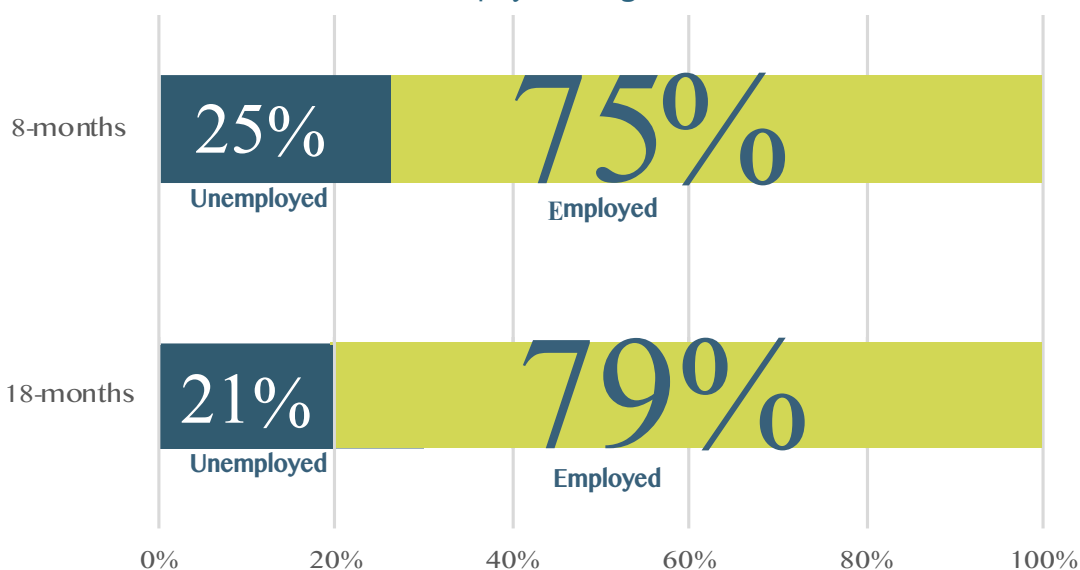

327

Graduates

5:1

Student-Staff Ratio

Average Hourly Wage
\$10.71

**Data based on 8-month survey*

Employment Status

% of students employed after graduation

**Data based on 8-month & 18-month survey*

9

Vocational Programs